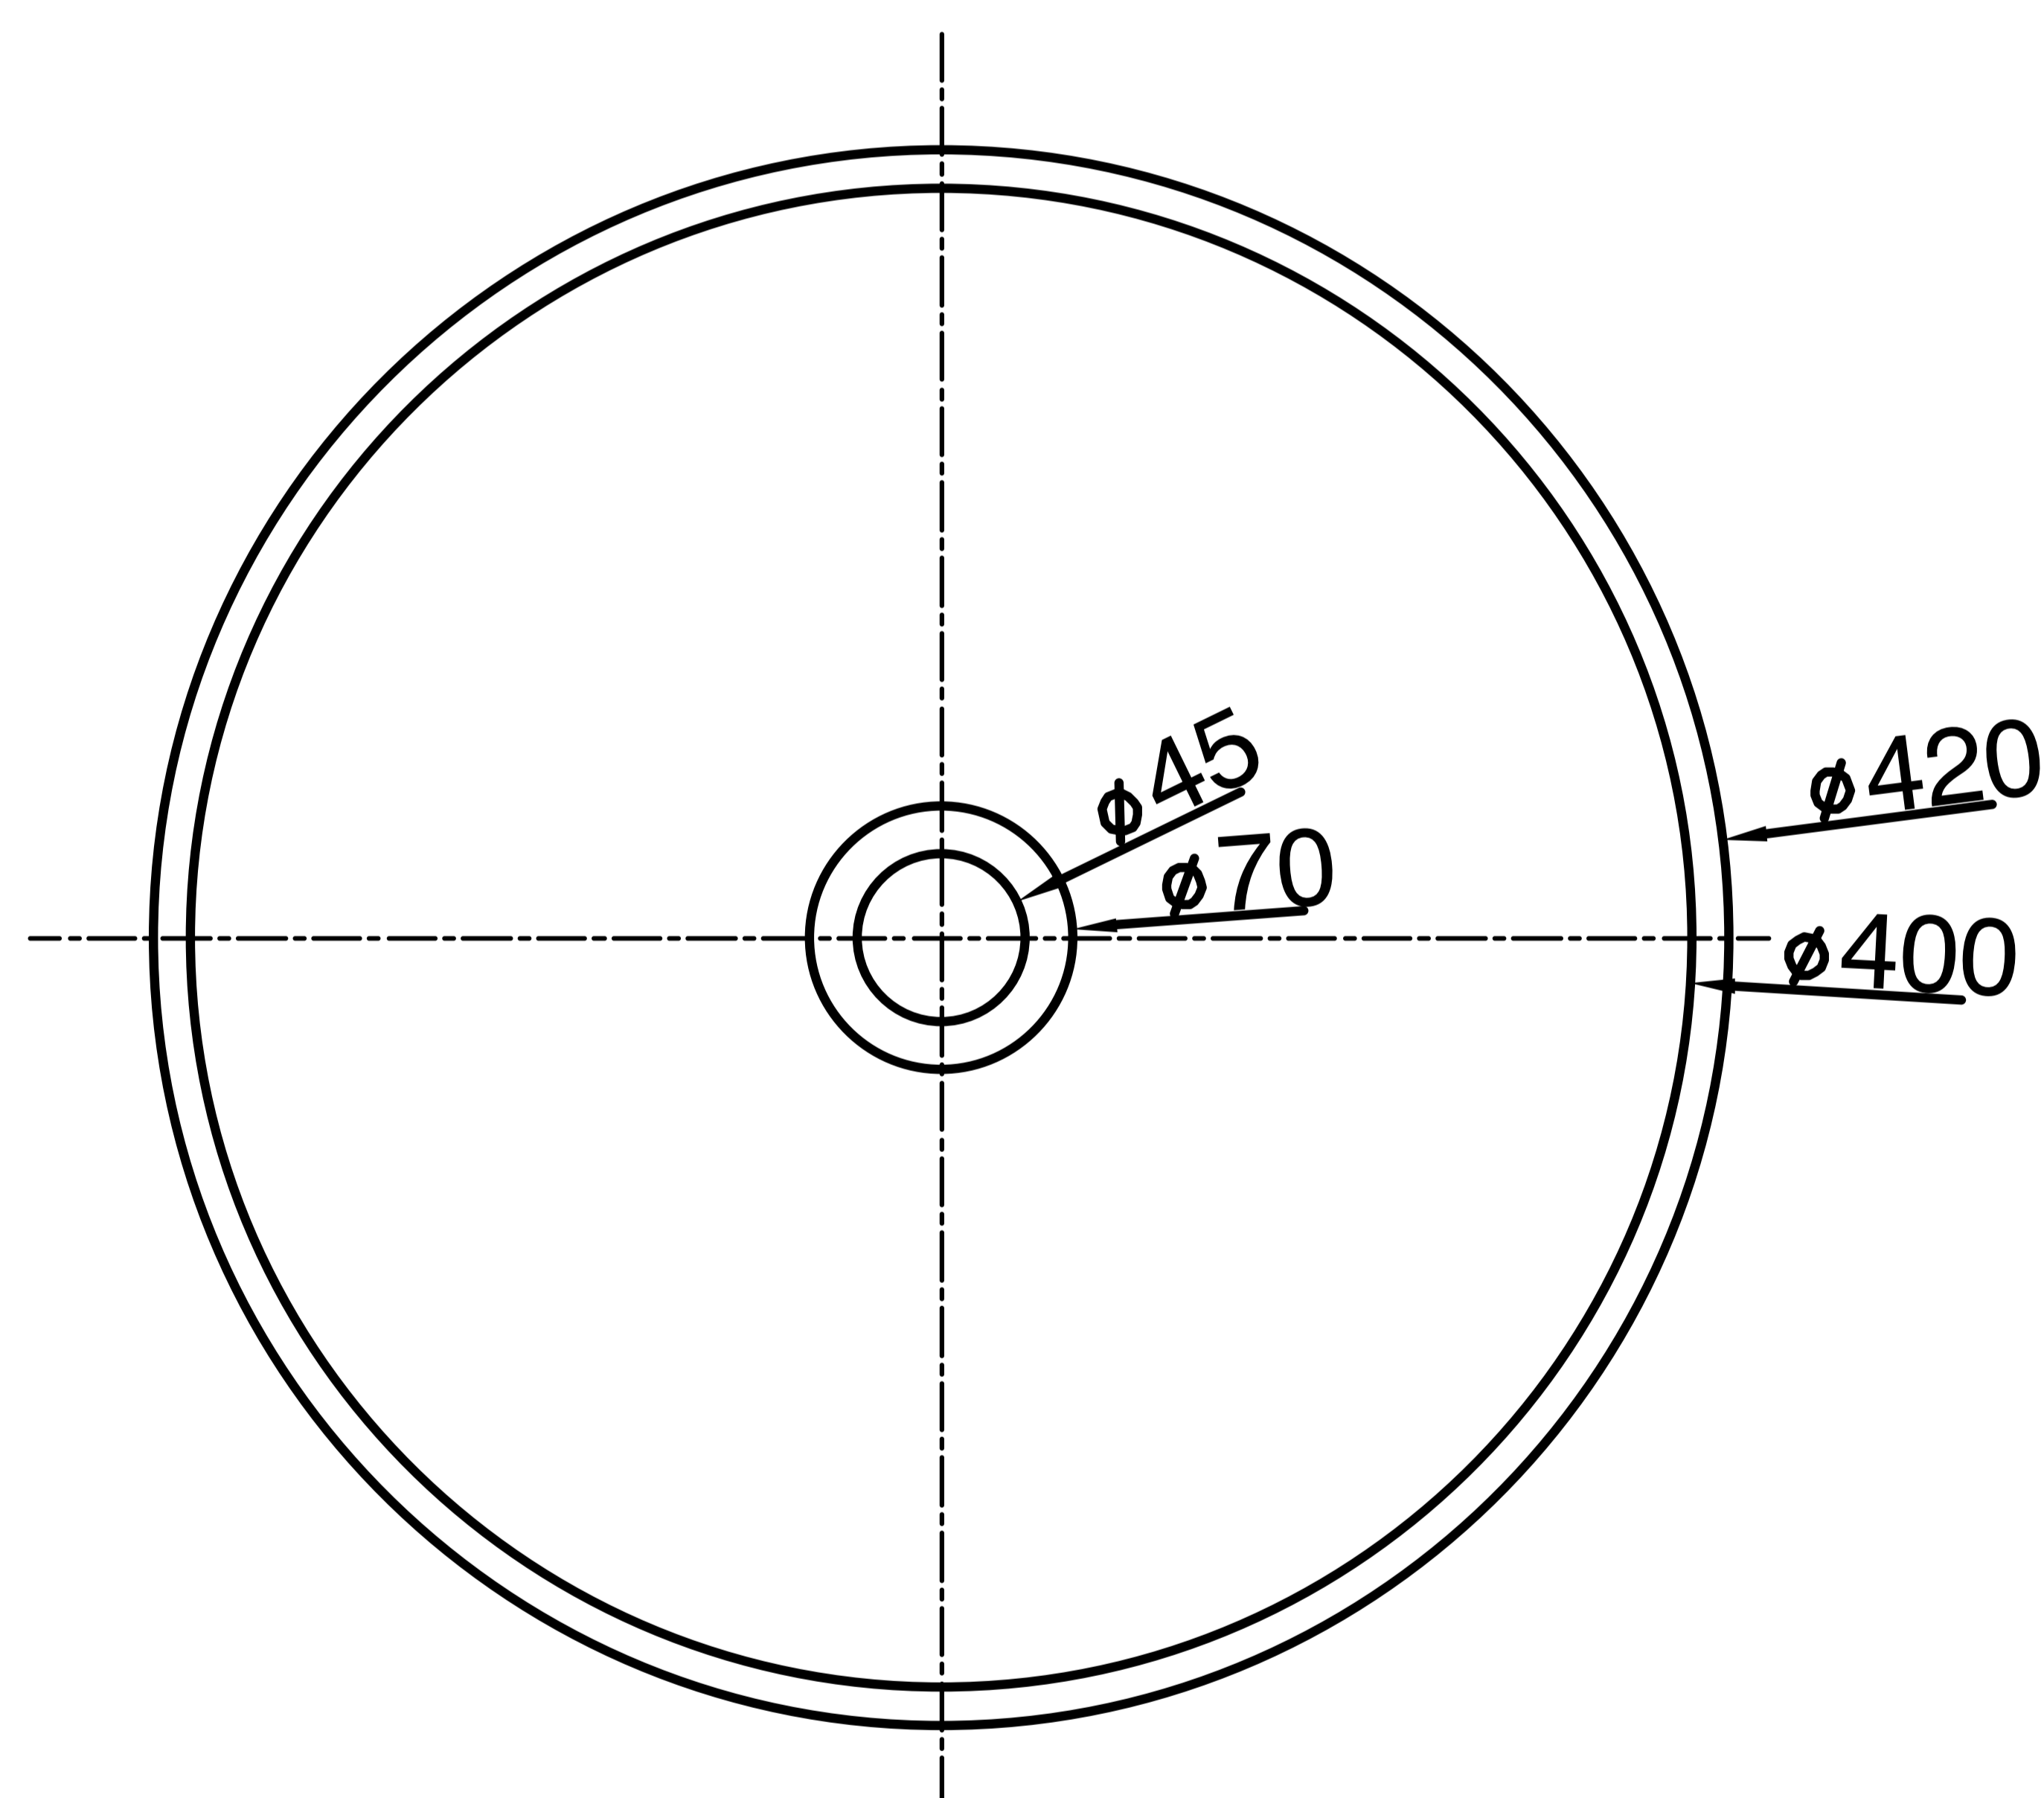

# Countertop Concrete Basin

Product Code : 7508

## Technical Drawing

All dimension are in **mm**