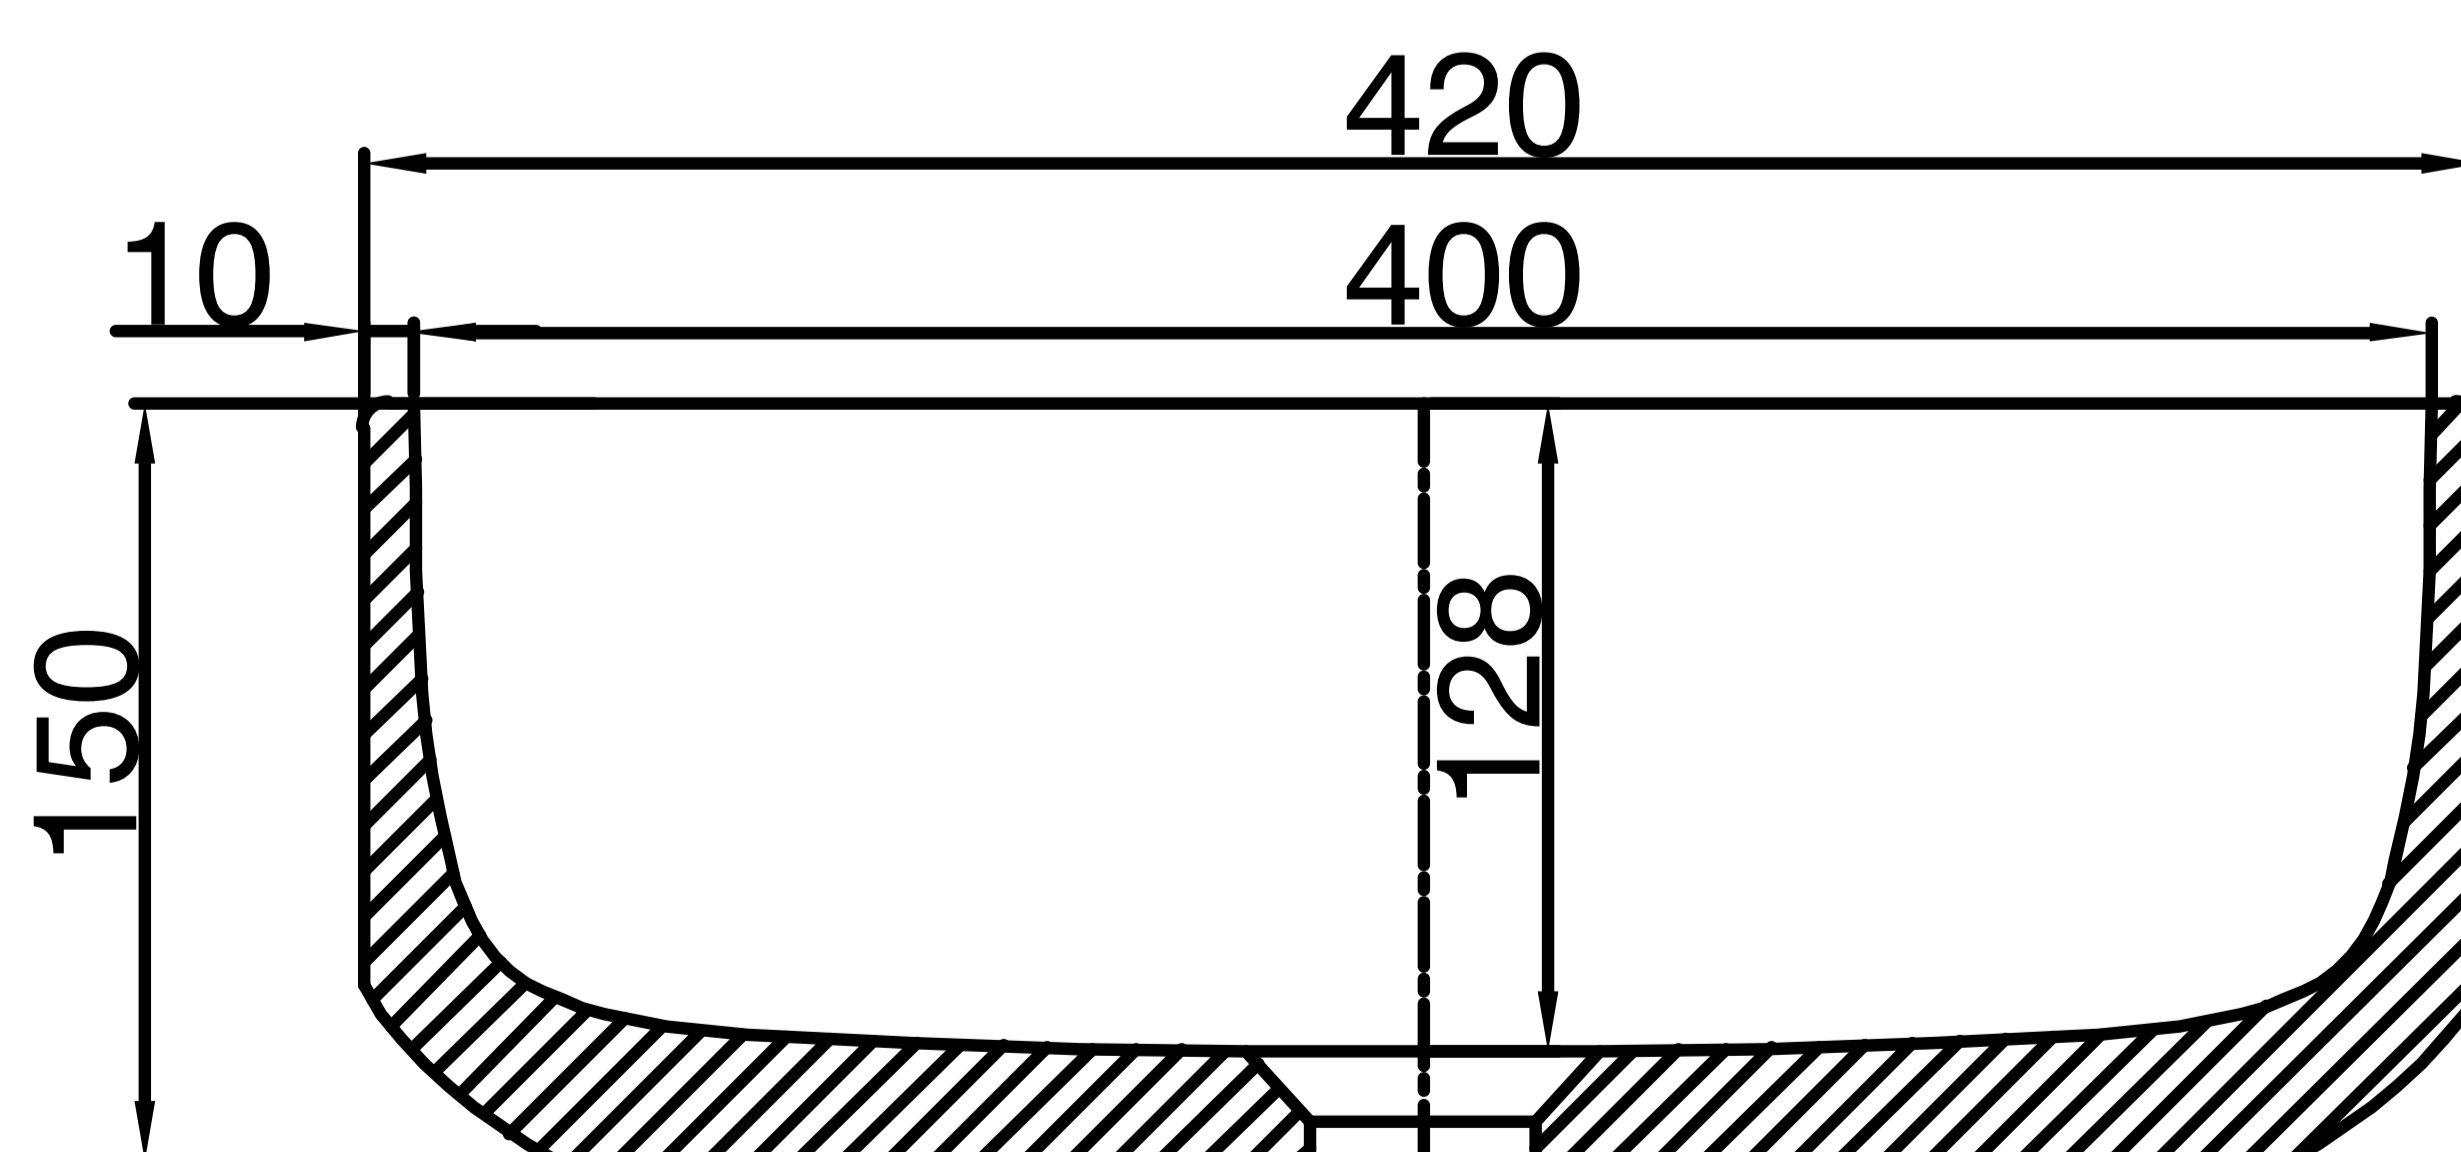

# Countertop Concrete Basin

Product Code : 7508

## Technical Drawing

All dimension are in **mm**